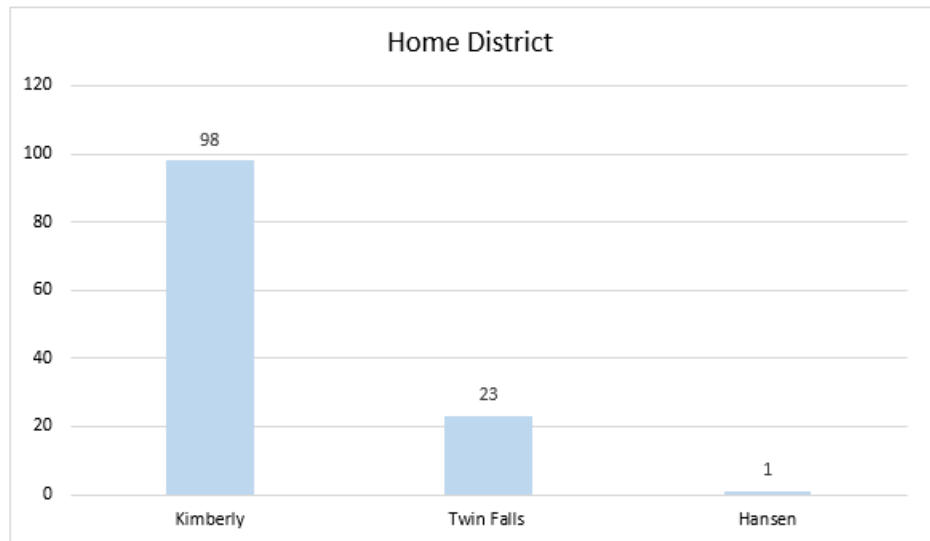

## January 20, 2021

RISE Charter School

Current Enrollment:  
122 Students

Gender

Ave. # of meals served

Students Bussed

Student Racial Demographics

Middle School Extra Curricular Participation at KMS