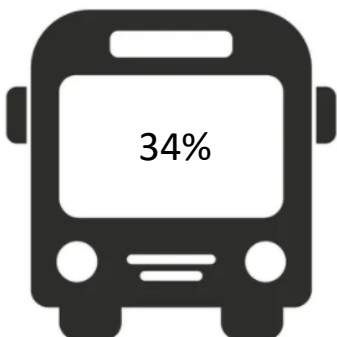

## January 20, 2021

RISE Charter School

Current Enrollment:  
122 Students

Gender

Ave. # of meals served

Students Bussed

Student Racial Demographics

Middle School Extra Curricular Participation at KMS