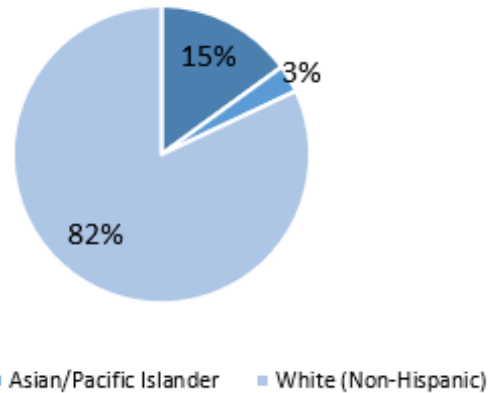

## January 20, 2021

RISE Charter School

Current Enrollment:  
122 Students

Gender

Ave. # of meals served

Students Bussed

Student Racial Demographics

Middle School Extra Curricular Participation at KMS