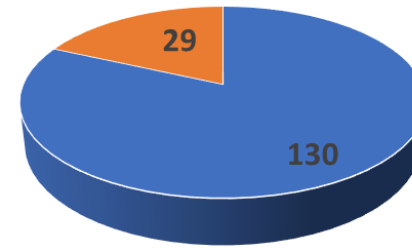

■ Yes ■ No

Is Friday the best day for the remote day?