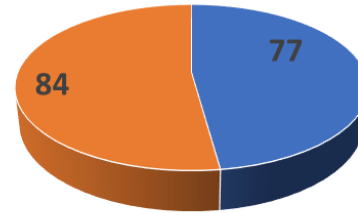

KHS Parent Remote Day Survey

Did the remote day achieve the goals and purposes as intended?

■ Yes ■ No

Do you feel your child benefits academically from the remote day?

■ Yes ■ No

Do you feel your child learns valuable skills in addition to academics via the remote day?