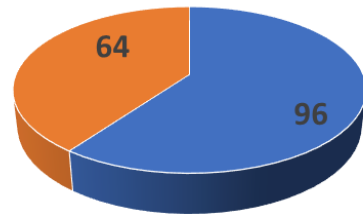

KHS Parent Remote Day Survey

Did the remote day achieve the goals and purposes as intended?

■ Yes ■ No

Do you feel your child benefits academically from the remote day?

■ Yes ■ No

Do you feel your child learns valuable skills in addition to academics via the remote day?