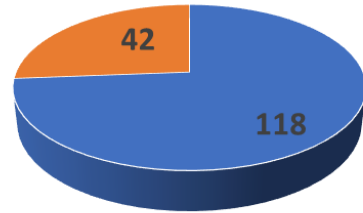

KHS Parent Remote Day Survey

Did the remote day achieve the goals and purposes as intended?

■ Yes ■ No

Do you feel your child benefits academically from the remote day?

■ Yes ■ No

Do you feel your child learns valuable skills in addition to academics via the remote day?