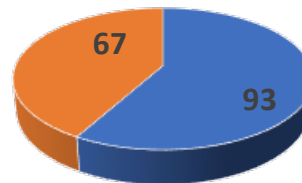

■ Yes ■ No

When the pandemic is over, and looking into the future, would you be in favor of continuing one remote day a week?