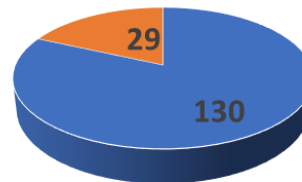

■ Yes ■ No

When the pandemic is over, and looking into the future, would you be in favor of continuing one remote day a week?