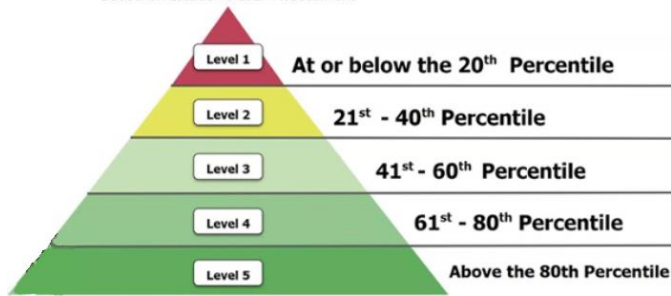

Summary

ISIP™ Early Reading results for Kimberly School District 414

School Year 2023/2024

Student Performance Levels

Based on Istation's ISIP Assessment

All Grades - February 2024

Summary

ISIP™ Early Reading results for Kimberly School District 414