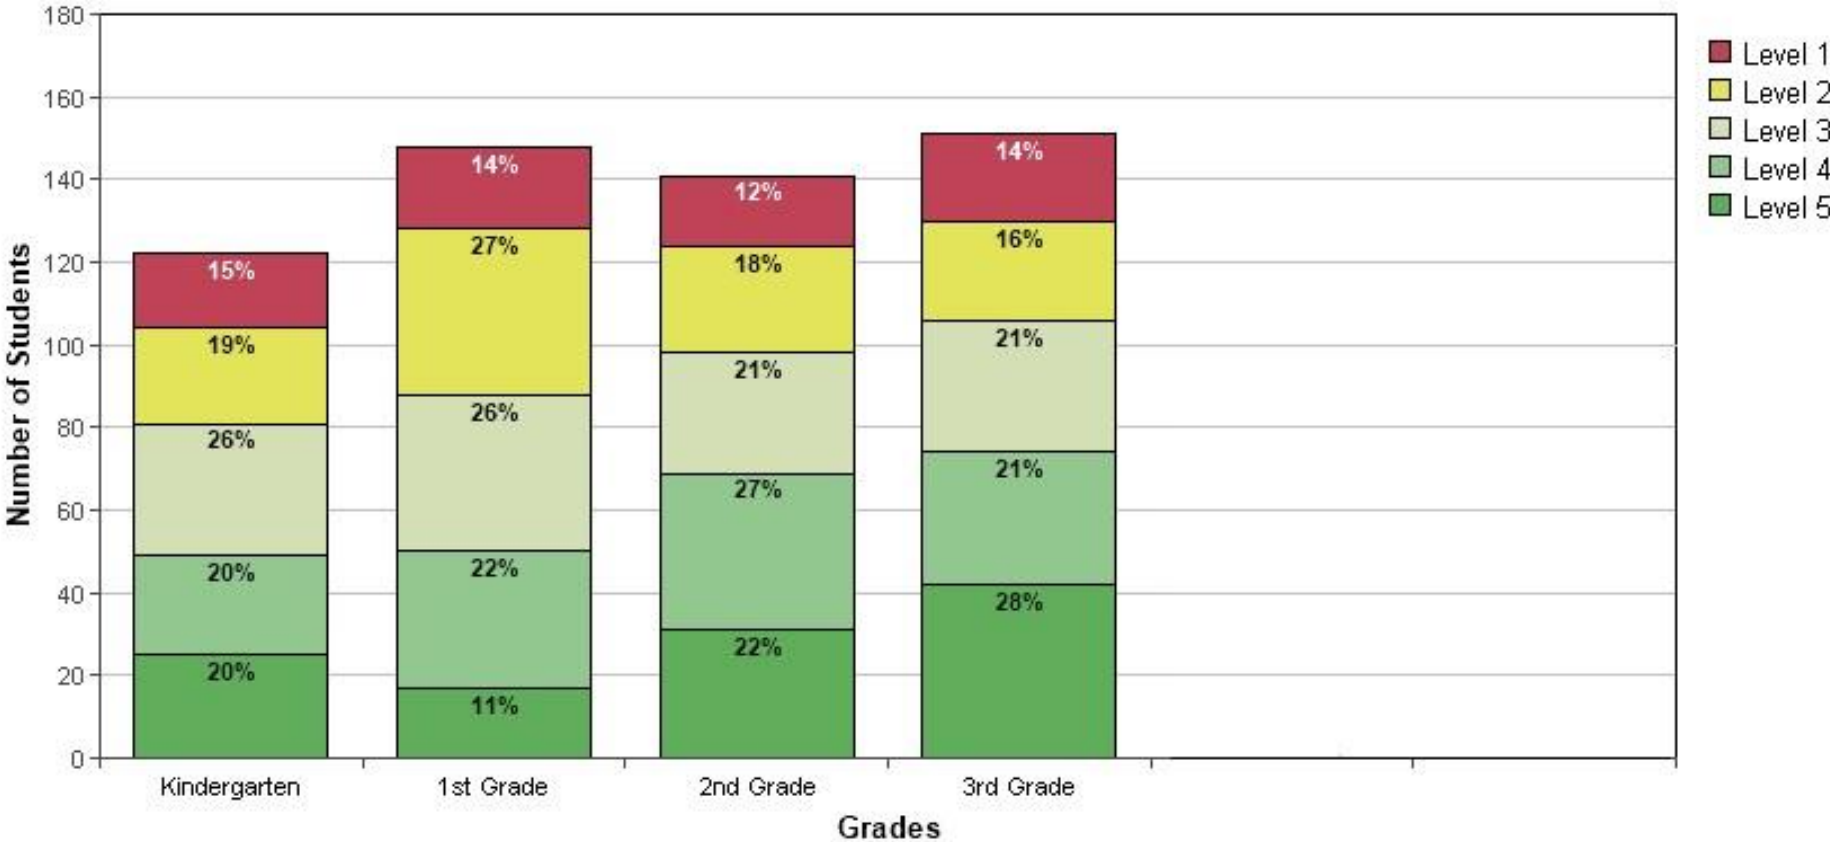

Summary

ISIP™ Early Reading results for Kimberly School District 414

School Year 2023/2024

All Grades - April 2024

Summary

ISIP™ Early Reading results for Kimberly School District 414

School Year 2023/2024

All Grades - March 2024