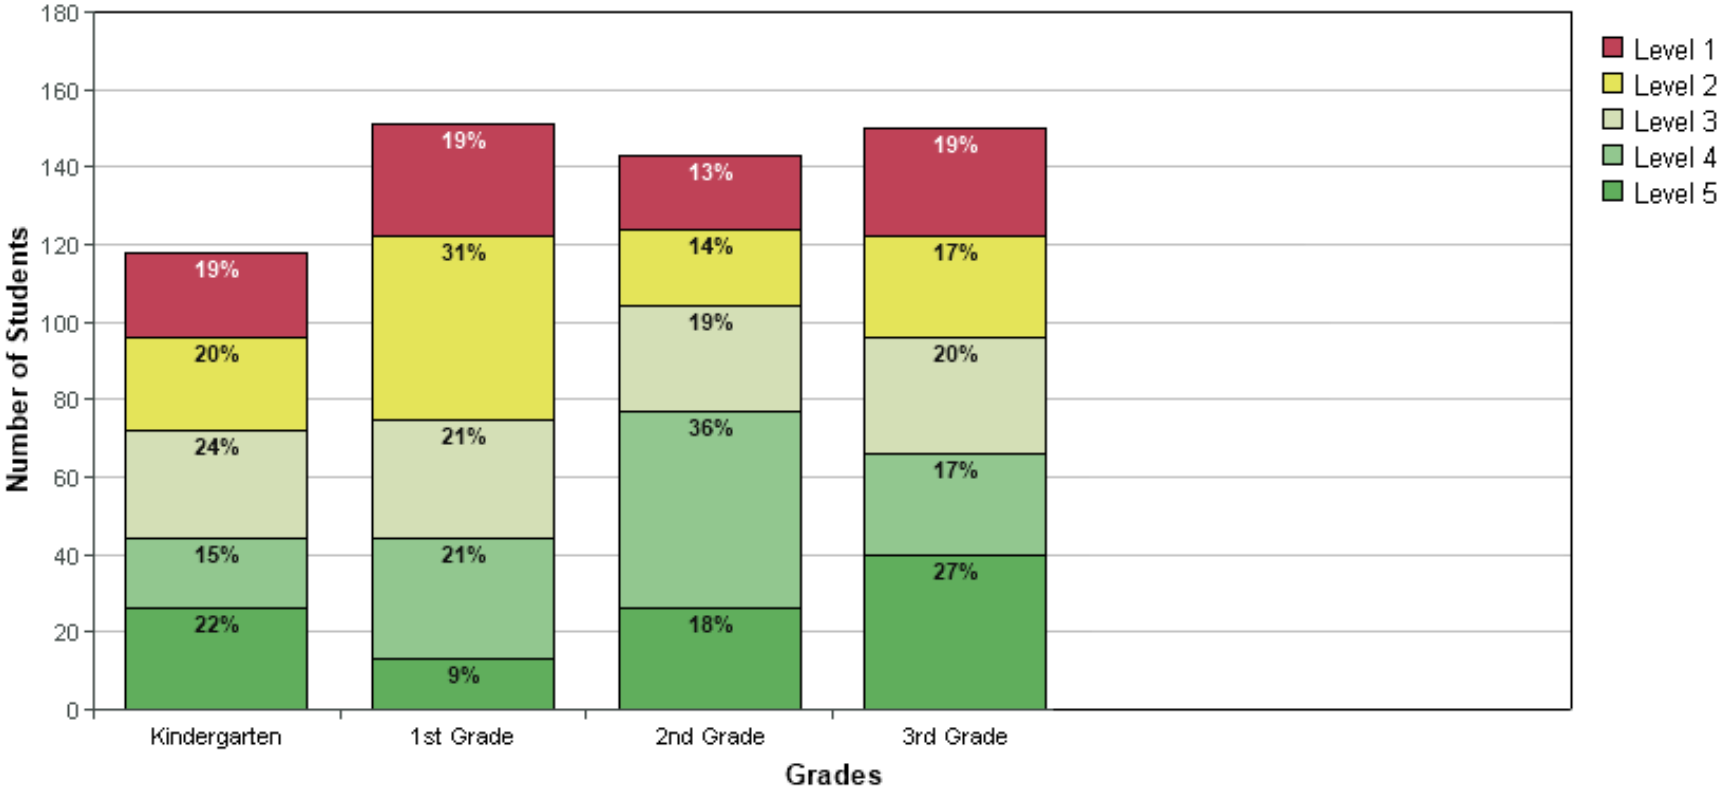

Summary

ISIP™ Early Reading results for Kimberly School District 414

School Year 2023/2024

All Grades - January 2024