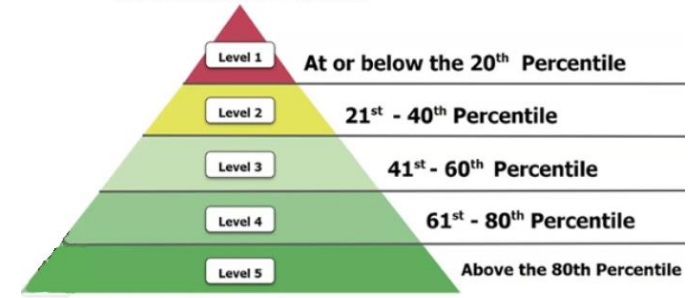

Summary

ISIP™ Early Reading results for Kimberly School District 414

School Year 2023/2024

Student Performance Levels

Based on Istation's ISIP Assessment