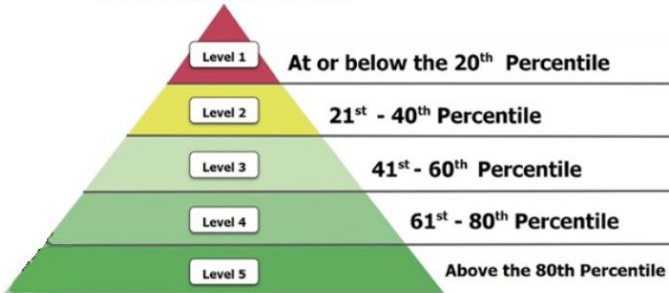

Summary

ISIP™ Early Reading results for Kimberly School District 414

School Year 2023/2024

All Grades - April 2024

Summary

ISIP™ Early Reading results for Kimberly School District 414

School Year 2023/2024

All Grades - March 2024