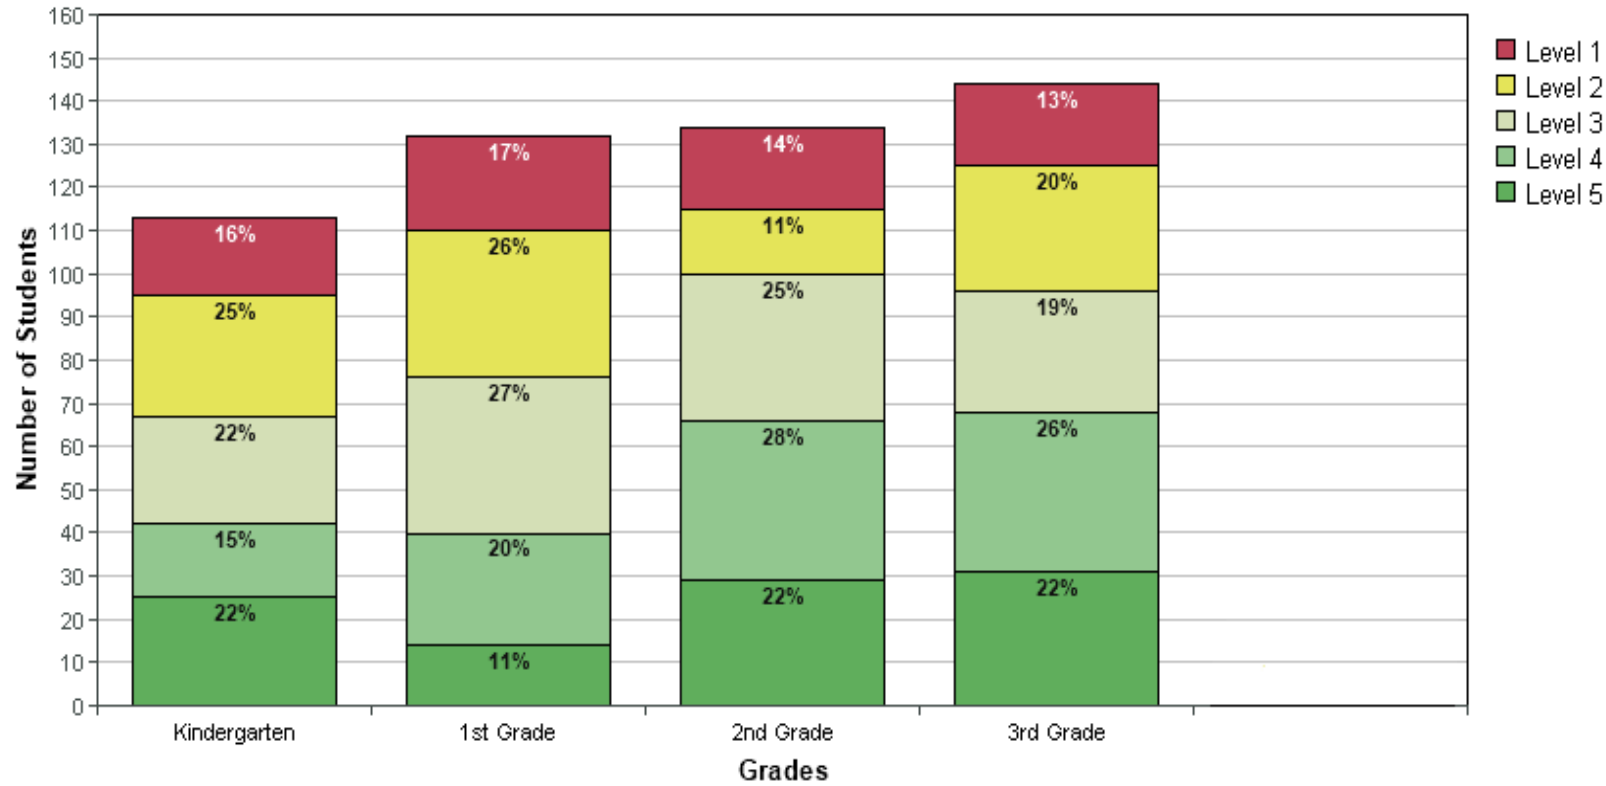

Summary

ISIP™ Early Reading results for Kimberly School District 414

School Year 2023/2024

Student Performance Levels

Based on Istation's ISIP Assessment

All Grades - February 2024

Summary

ISIP™ Early Reading results for Kimberly School District 414