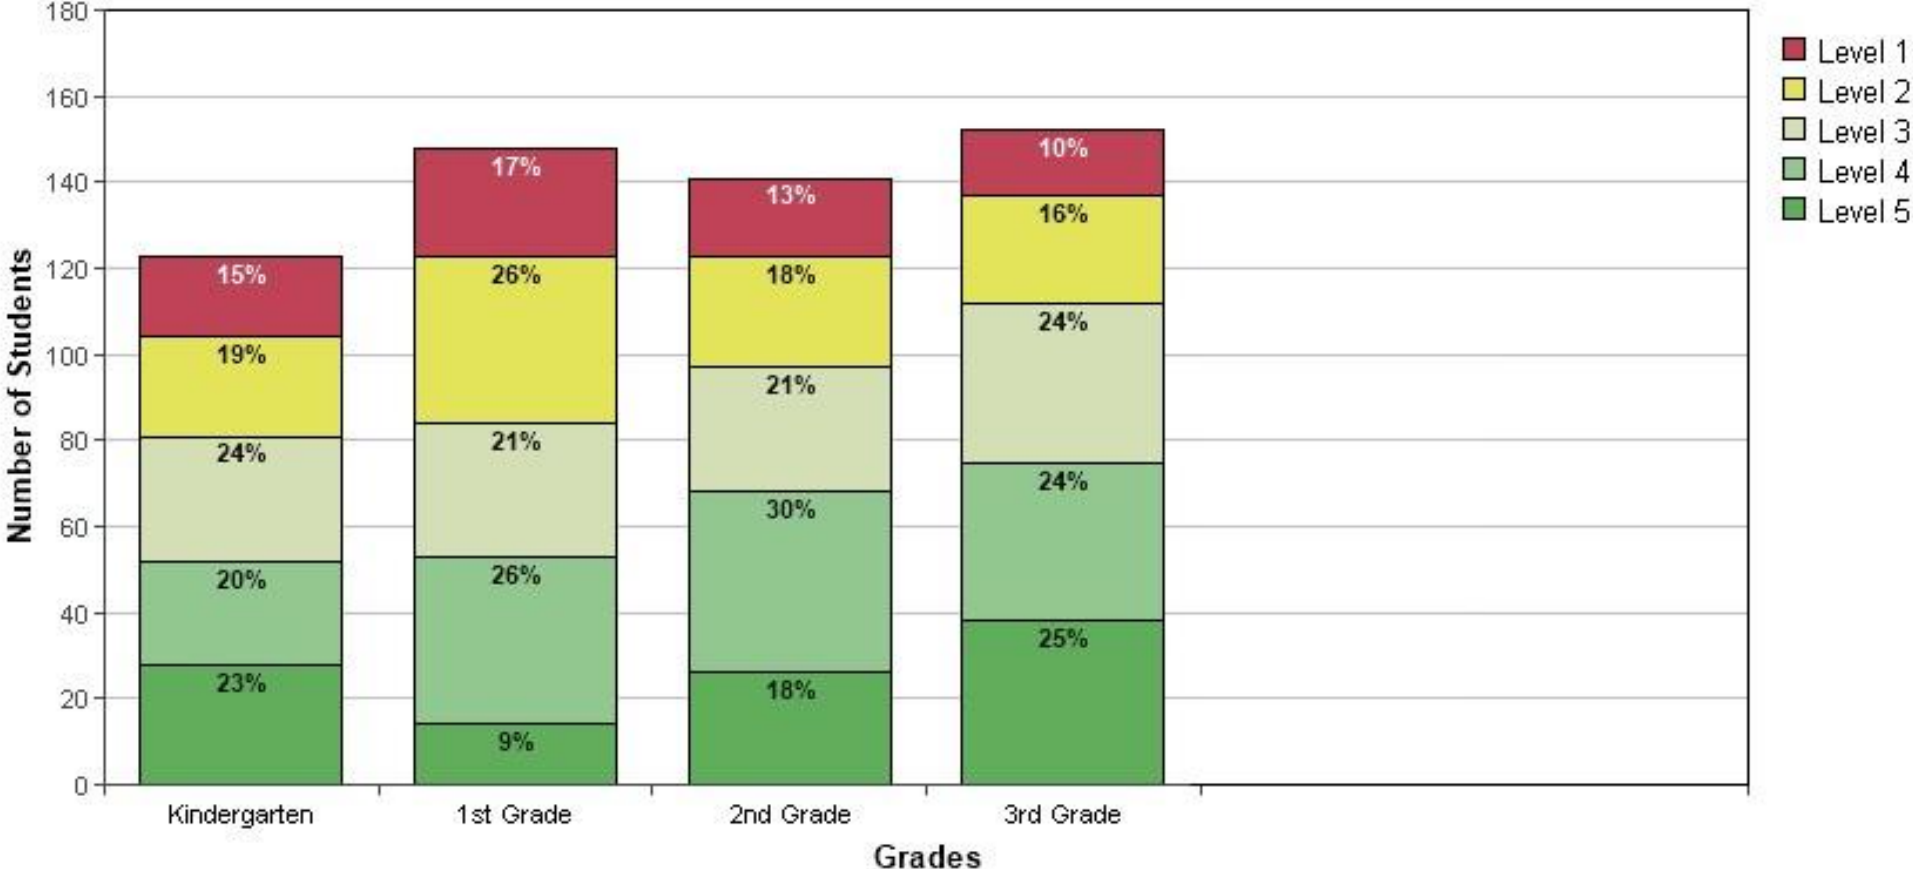

Summary

ISIP™ Early Reading results for Kimberly School District 414

School Year 2023/2024

All Grades - April 2024

Summary

ISIP™ Early Reading results for Kimberly School District 414

School Year 2023/2024

All Grades - March 2024