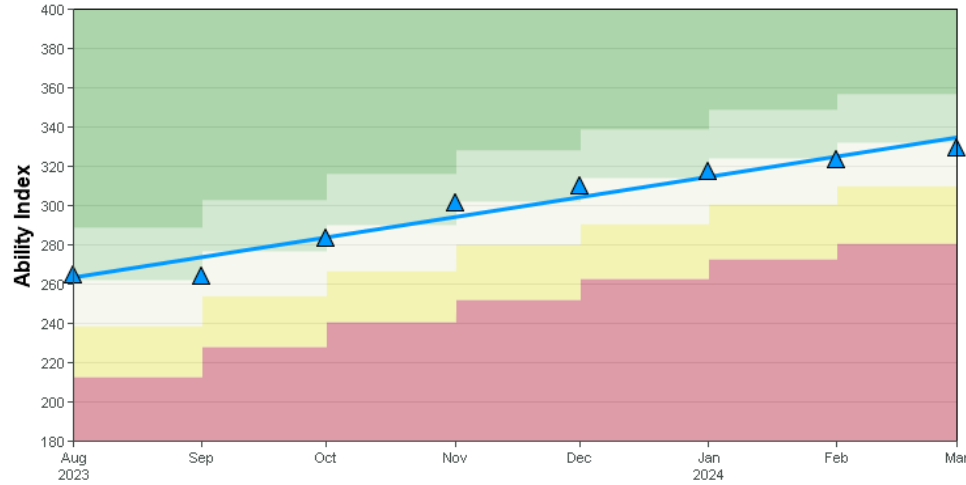

The Skill Growth Reports shows overall skills assessed and the progress made by the students through the current month as measured against performance goals.

Skill Growth

ISIP™ Early Reading results for [Kimberly School District 414](#)

School Year 2023/2024

Kindergarten - Overall Reading