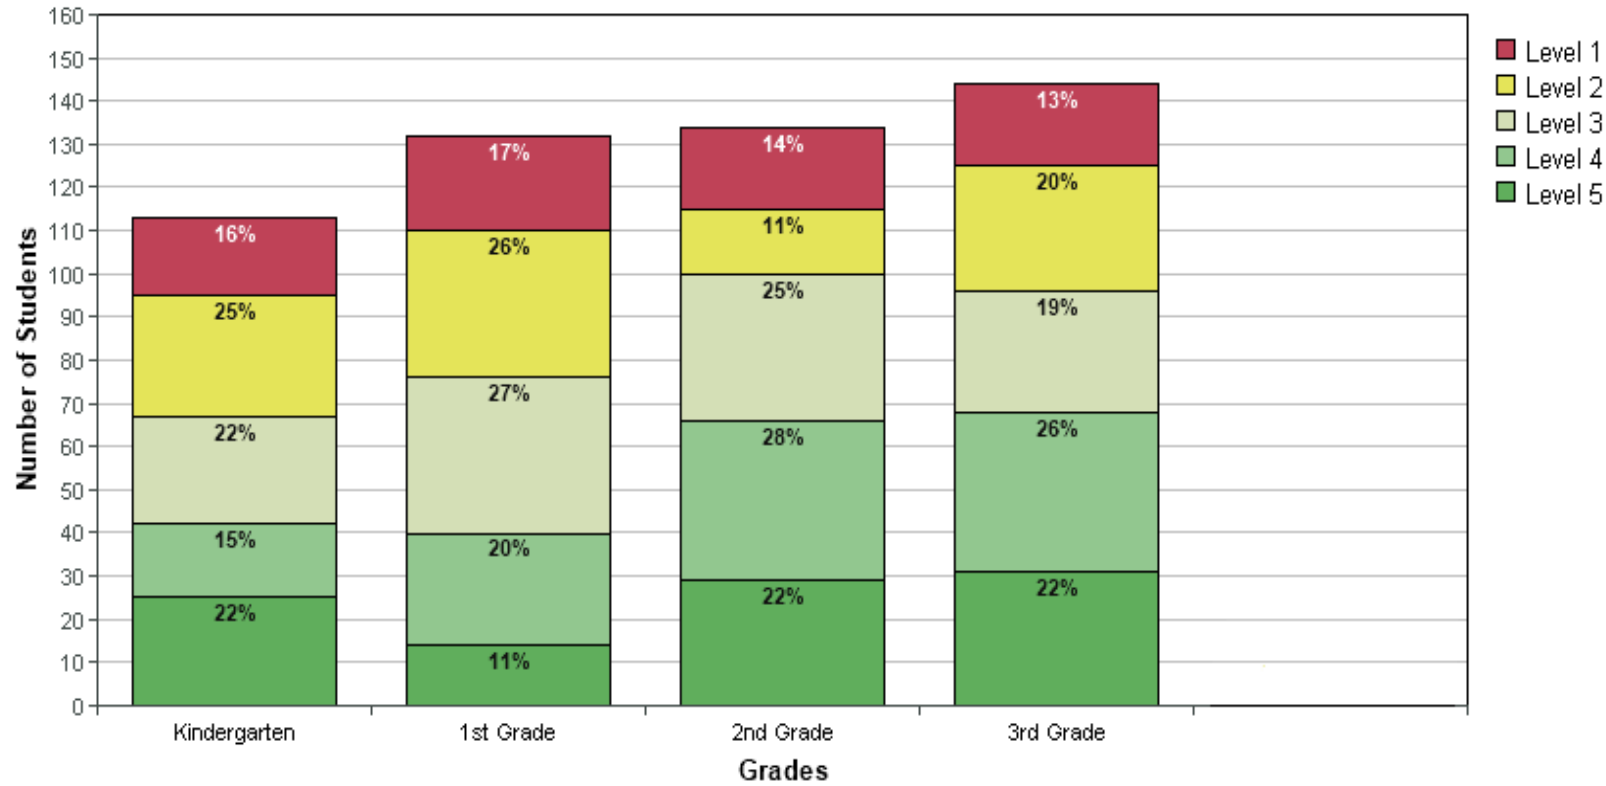

All Grades - February 2024