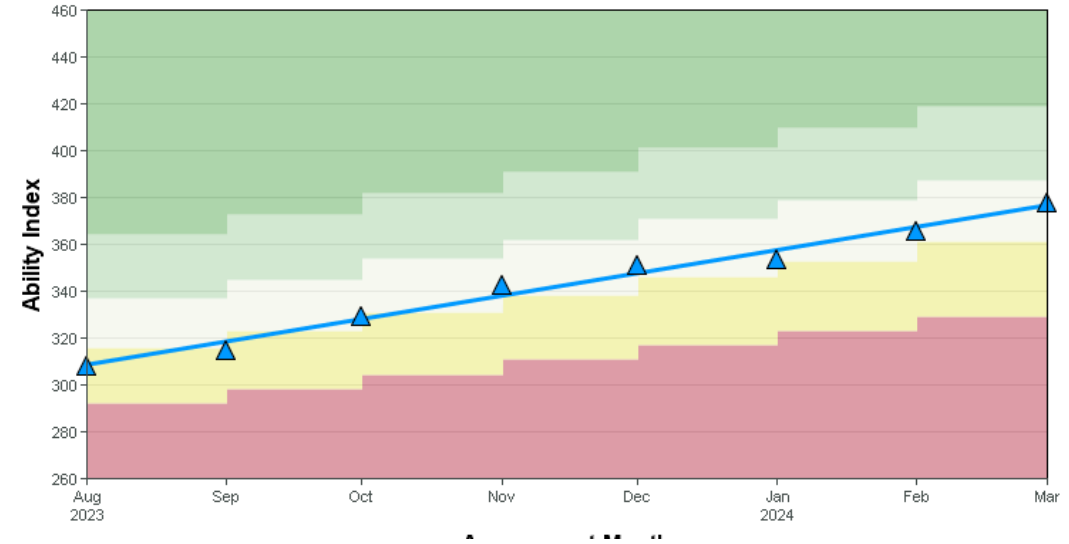

## Skill Growth

ISIP™ Early Reading results for [Kimberly School District 414](#)

School Year 2023/2024

**Kindergarten - Overall Reading**

**1st Grade - Overall Reading**

**2nd Grade - Overall Reading**

**3rd Grade - Overall Reading**

# Summary