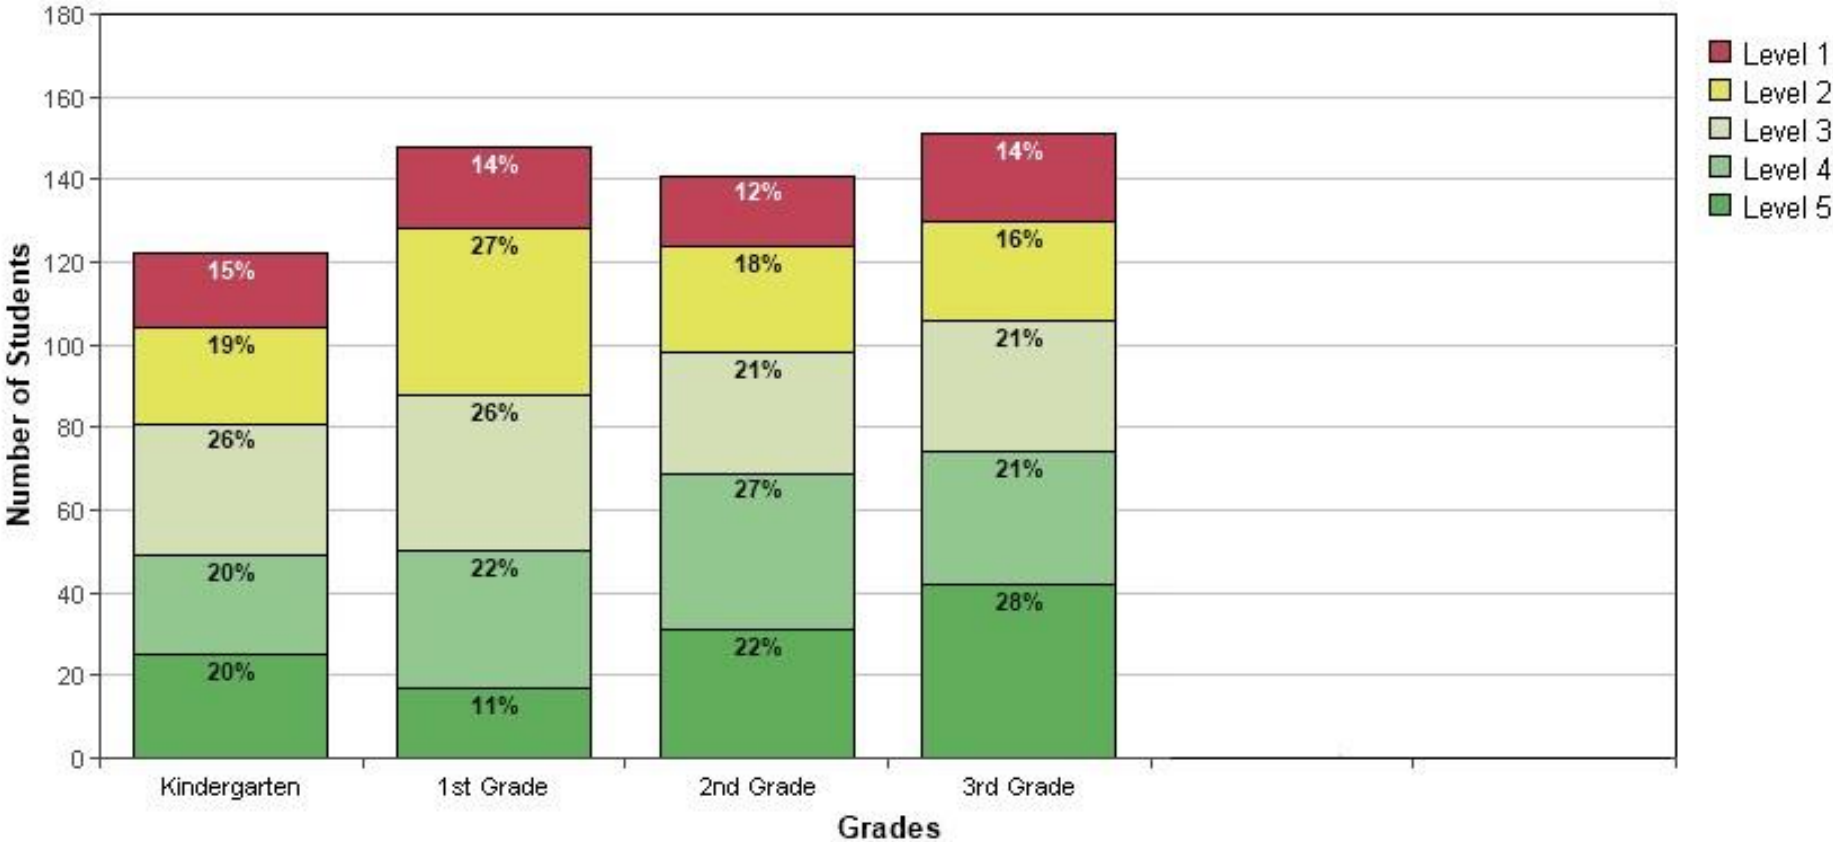

Summary

ISIP™ Early Reading results for Kimberly School District 414

School Year 2023/2024

All Grades - March 2024