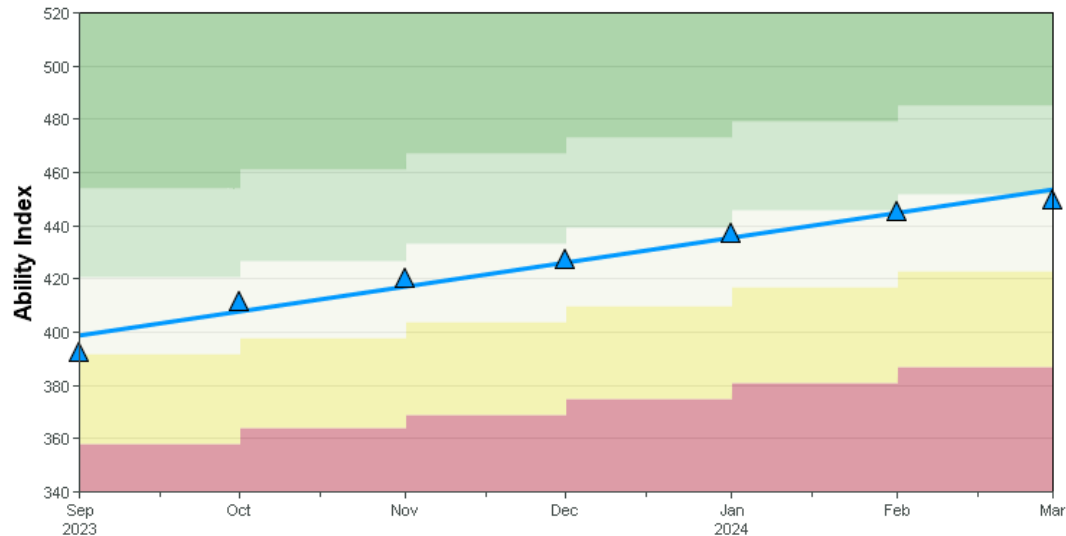

## Skill Growth

ISIP™ Early Reading results for [Kimberly School District 414](#)

School Year 2023/2024

**Kindergarten - Overall Reading**

**1st Grade - Overall Reading**

**2nd Grade - Overall Reading**

**3rd Grade - Overall Reading**