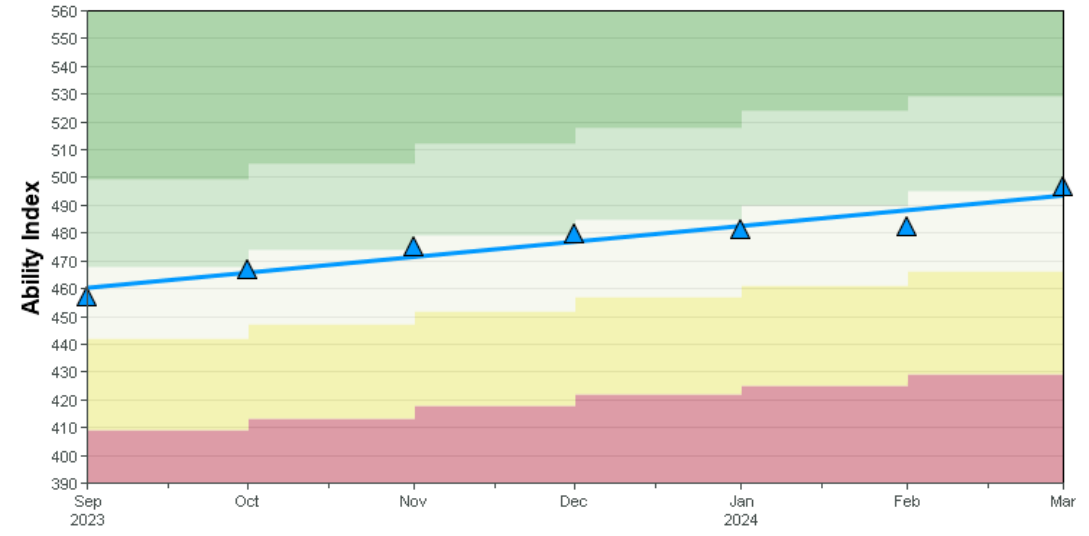

## Skill Growth

ISIP™ Early Reading results for [Kimberly School District 414](#)

School Year 2023/2024

**Kindergarten - Overall Reading**

**1st Grade - Overall Reading**

**2nd Grade - Overall Reading**

**3rd Grade - Overall Reading**