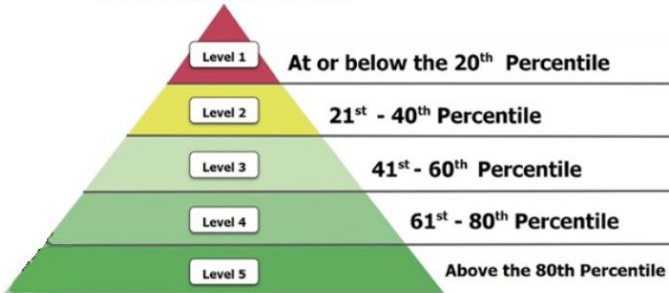

The Skill Growth Reports shows overall skills assessed and the progress made by the students through the current month as measured against performance goals.

## Skill Growth

ISIP™ Early Reading results for [Kimberly School District 414](#)

School Year 2023/2024

**Kindergarten - Overall Reading**

**1st Grade - Overall Reading**

**2nd Grade - Overall Reading**

**3rd Grade - Overall Reading**

# Summary