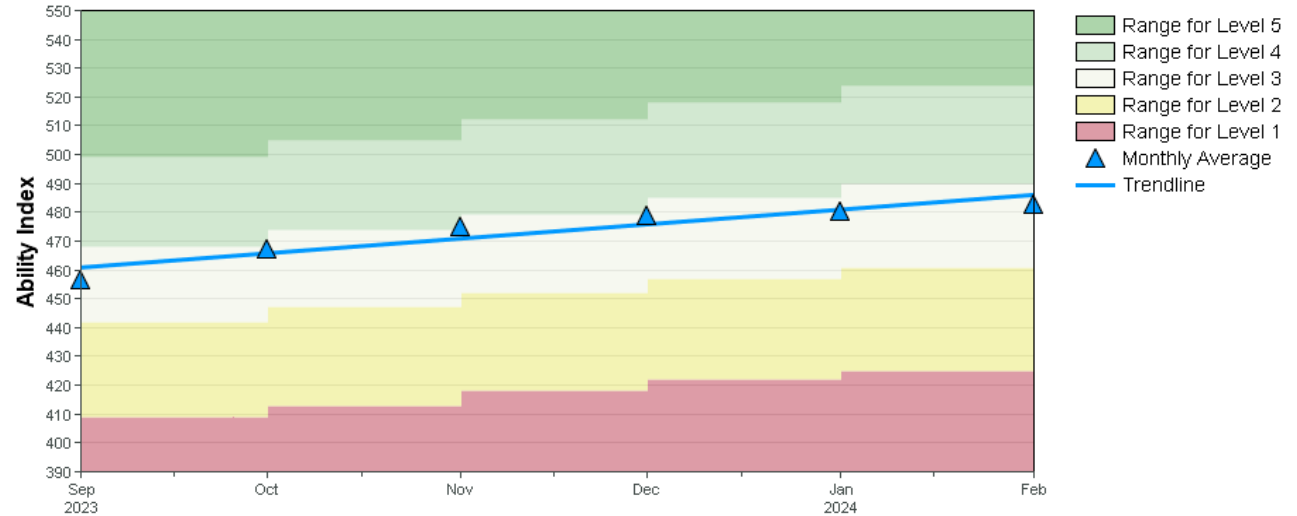

3rd Grade - Overall Reading

- Range for Level 5
- Range for Level 4
- Range for Level 3
- Range for Level 2
- Range for Level 1
- Monthly Average
- Trendline