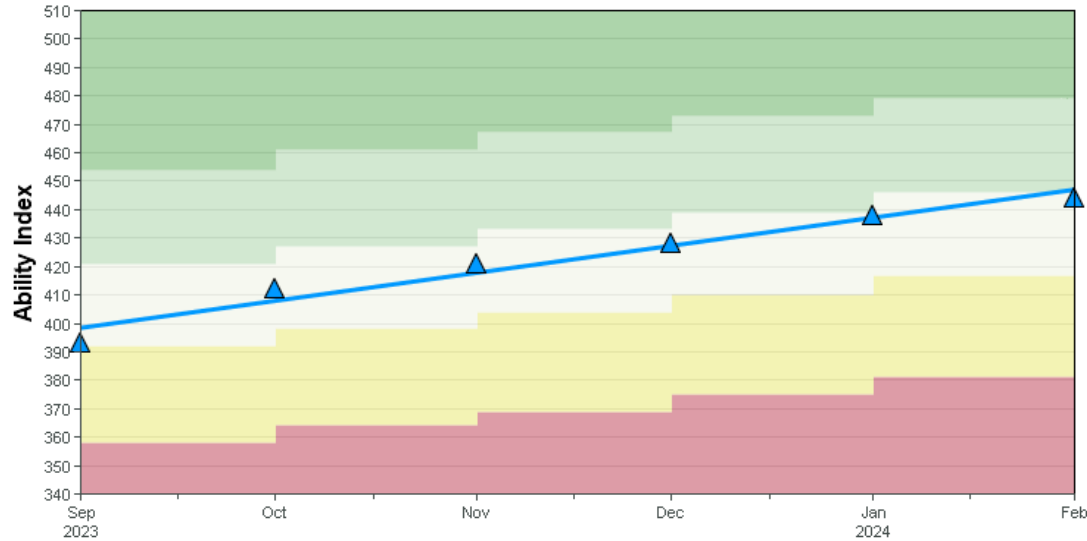

- Range for Level 5
- Range for Level 4
- Range for Level 3
- Range for Level 2
- Range for Level 1
- Monthly Average
- Trendline