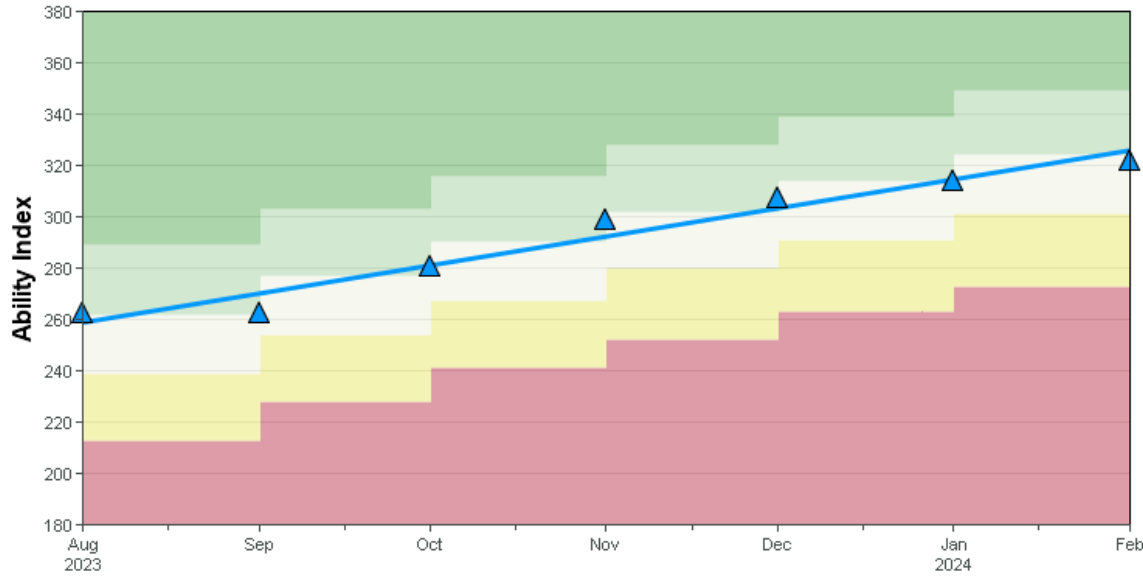

Skill Growth

The Skill Growth Reports shows overall skills assessed and the progress made by the students through the current month as measured against performance goals.

ISIP™ Early Reading results for Kimberly School District 414

School Year 2023/2024

Kindergarten - Overall Reading