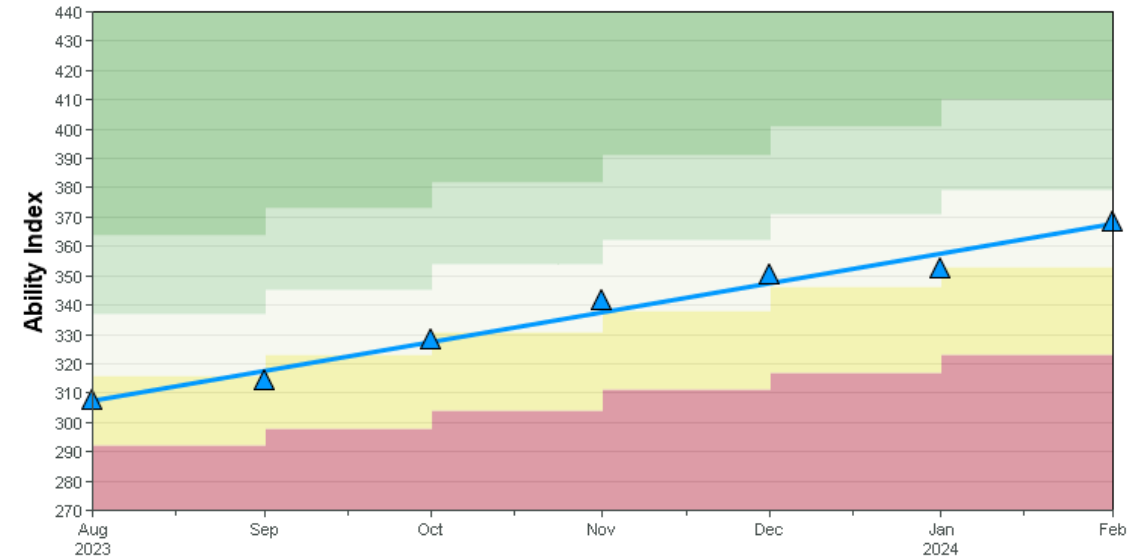

1st Grade - Overall Reading