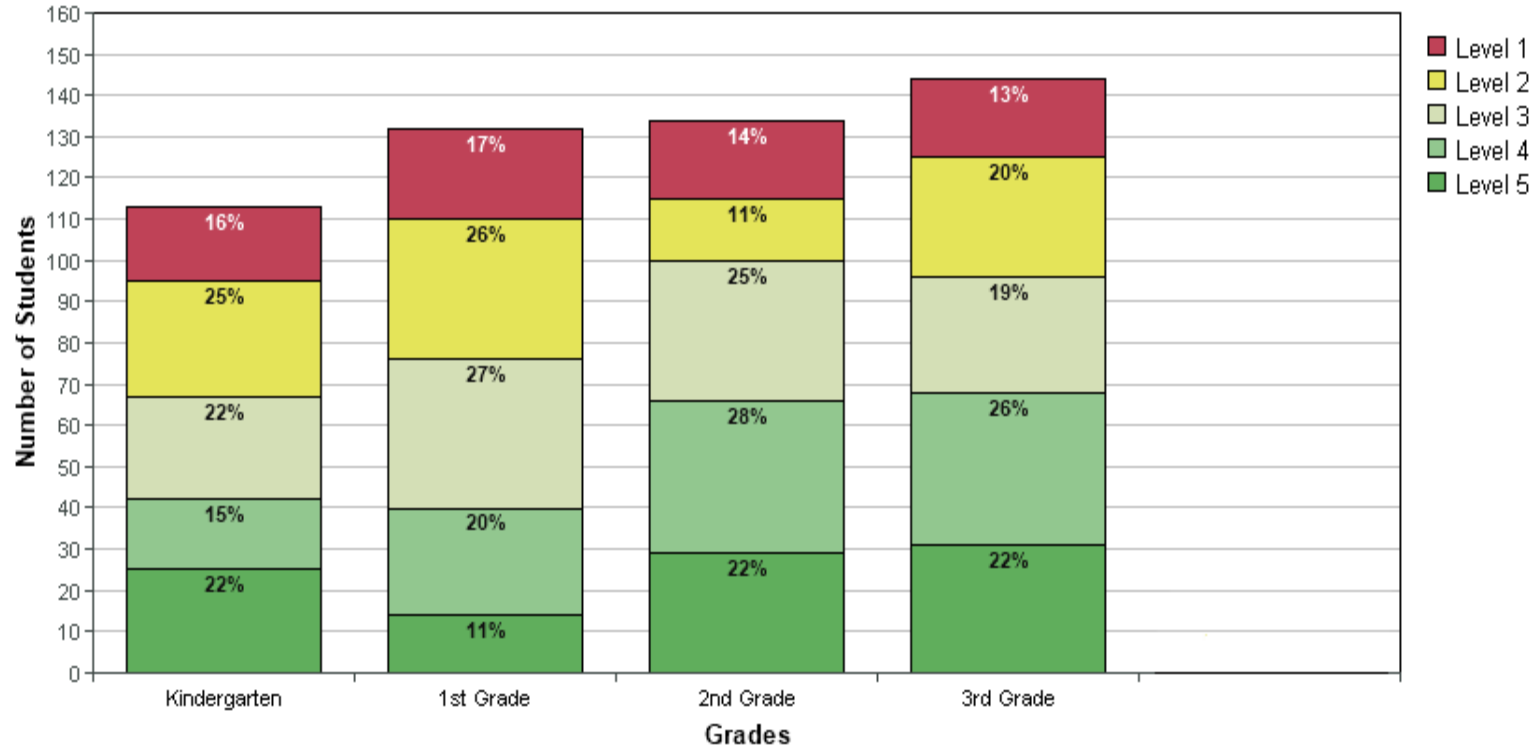

# Summary

## ISIP™ Early Reading results for Kimberly School District 414

School Year 2023/2024

### Student Performance Levels

Based on Istation's ISIP Assessment

All Grades - February 2024